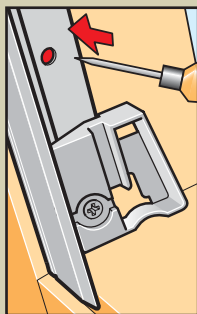

www.VELUX.com

Installation instructions for DKL/DKV/DKX/DG/DJ/RFL. Order no. VAS 450962-0206

4

5