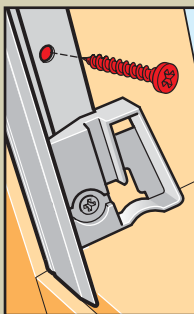

www.VELUX.com

Installation instructions for DKL/DKV/DKX/DG/DJ/RFL. Order no. VAS 450962-0206

4

5