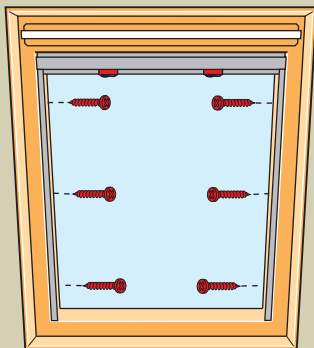

www.VELUX.com

Installation instructions for DKL/DKV/DKX/DG/DJ/RFL. Order no. VAS 450962-0206

4

5