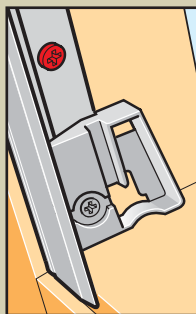

www.VELUX.com

Installation instructions for DKL/DKV/DKX/DG/DJ/RFL. Order no. VAS 450962-0206

4

5